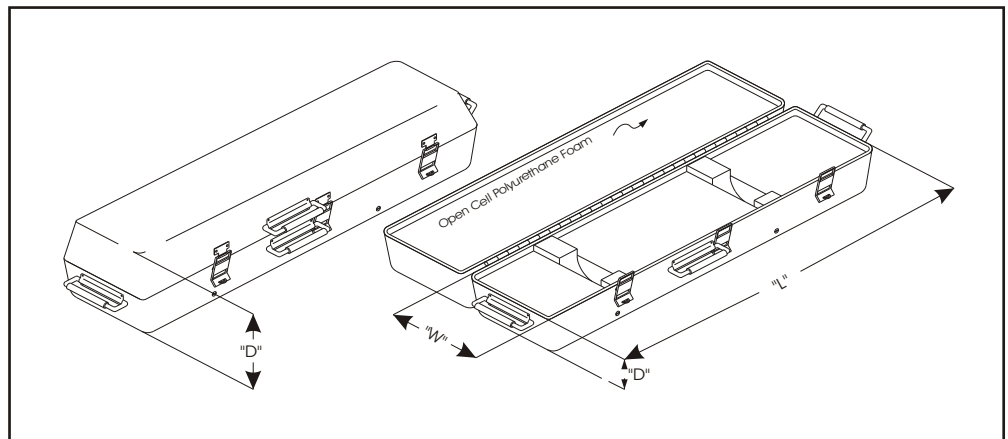

WELKER[®]
Engineering Company

ISO-9001
CERTIFIED
SINCE 1992

Welker Cylinder Carrying Cases

Style CC

*Fiberglass construction with
stainless steel hinges and latches.*

Features

- Durable fiberglass construction
- Thick polyurethane foam lining
- Accommodates cylinder complete with valves, reliefs, and gauges
- Conforms to D.O.T requirements
- All stainless steel hardware
- Manufactured to UN specifications

Welker ... Global Solutions for Your Needs!

Welker Cylinder Carrying Cases

Specifications

Style Number	Outside Dimensions			Inside Dimensions			Cylinder
	"L"	"W"	"D"	"L"	"W"	"D"	
CC-1 *	39½"	8¼"	5"	39"	7¾"	4½"	CP2-1000PPA,PPEA CP2-500SIA & MA
CC-2 *	30¾"	8¼"	5"	30¾"	7½"	4½"	CP4-100SIA CP2-150SIA & MA CP2-300SIA & MA CP2-500PPA,PPEA CP2-800PPEA CPT2-500A
CC-3 *	18¾"	8¼"	5"	18½"	7½"	4½"	SPUN CYL. 1000 CP2-150PP,PPEA CP2-300PPA,PPEA
CC-4	69½"	8¼"	5"	69"	7½"	4½"	CP2-1000SIA & MA
CC-5	54¾"	8¾"	5"	54¼"	7½"	4½"	CP2-800SIA & MA
CC-6 w/wood blocks	54"	9½"	8"	53½"	9"	7½"	CP5-3000SIA & MA
CC-6A	64"	9¾"	8"	63½"	9¼"	7½"	CP5-4000SIA&MA & CP2-500-1000HP (ALL STYLES)
CC-6B w/wood blocks	78"	11"	8"	77½"	10½"	7½"	CP5-6000SIA & MA
CC-7 *	23¾"	15¼"	5"	23¼"	15 ¼"	4½"	SPUN CYL 300 (5 EACH) SPUN CYL 500 (5 EACH)
CC-8 w/wood blocks	40"	10¼"	7"	39½"	9¼"	6½"	CP5-2000SIA & MA
CC-8A	40"	10¼"	7"	39½"	9¼"	6½"	CP-300HP & CP-500HP (ALL STYLES)
CC-10	34"	9¾"	7"	33½"	9¼"	6½"	CP7-1000SIA & MA
CC-11 *	16¼"	11½"	5"	15¾"	11"	4½"	GENERAL USE
CC-12	16½"	13½"	14"	16"	13"	13½"	CHART CASE
CC-16	30"	12"	12½"	29½"	11½"	12"	CP11-1000G & GM
CC-17	23½"	9½"	6"	23"	9"	5½"	CP24-150G & GM
CC-18	20¾"	8"	6"	20¼"	7½"	5½"	CP2-500PPA & PPEA
CC-20	32"	16"	6"	31½"	15½"	5½"	GENERAL USE