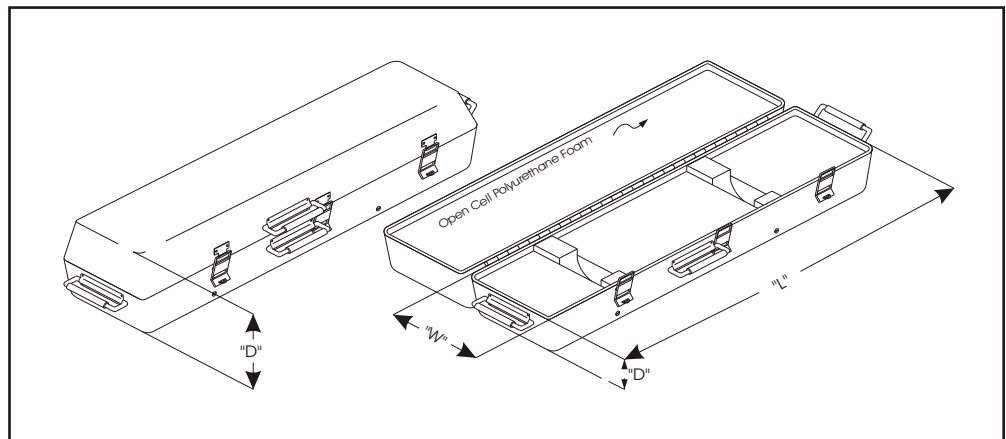

WELKER[®]
Engineering Company

ISO-9001
CERTIFIED
SINCE 1992

Welker Cylinder Carrying Cases

Style CC

*Fiberglass construction with
stainless steel hinges and latches.*

Features

- Durable fiberglass construction
- Thick polyurethane foam lining
- Accommodates cylinder complete with valves, reliefs, and gauges
- Conforms to D.O.T requirements
- All stainless steel hardware
- Manufactured to UN specifications

Welker ... Global Solutions for Your Needs!

Welker Cylinder Carrying Cases

Specifications

Style Number	Outside Dimensions			Inside Dimensions			Cylinder
	"L"	"W"	"D"	"L"	"W"	"D"	
CC-1 *	39½"	8¼"	5"	39"	7¾"	4½"	CP2-1000PPA,PPEA CP2-500SIA & MA
CC-2 *	30¾"	8¼"	5"	30¾"	7½"	4½"	CP4-100SIA CP2-150SIA & MA CP2-300SIA & MA CP2-500PPA,PPEA CP2-800PPEA CPT2-500A
CC-3 *	18¾"	8¼"	5"	18½"	7½"	4½"	SPUN CYL. 1000 CP2-150PP,PPEA CP2-300PPA,PPEA
CC-4	69½"	8¼"	5"	69"	7½"	4½"	CP2-1000SIA & MA
CC-5	54¾"	8¾"	5"	54¼"	7½"	4½"	CP2-800SIA & MA
CC-6 w/wood blocks	54"	9½"	8"	53½"	9"	7½"	CP5-3000SIA & MA
CC-6A	64"	9¾"	8"	63½"	9¼"	7½"	CP5-4000SIA&MA & CP2-500-1000HP (ALL STYLES)
CC-6B w/wood blocks	78"	11"	8"	77½"	10½"	7½"	CP5-6000SIA & MA
CC-7 *	23¾"	15¼"	5"	23¼"	15 ¼"	4½"	SPUN CYL 300 (5 EACH) SPUN CYL 500 (5 EACH)
CC-8 w/wood blocks	40"	10¼"	7"	39½"	9¼"	6½"	CP5-2000SIA & MA
CC-8A	40"	10¼"	7"	39½"	9¼"	6½"	CP-300HP & CP-500HP (ALL STYLES)
CC-10	34"	9¾"	7"	33½"	9¼"	6½"	CP7-1000SIA & MA
CC-11 *	16¼"	11½"	5"	15¾"	11"	4½"	GENERAL USE
CC-12	16½"	13½"	14"	16"	13"	13½"	CHART CASE
CC-16	30"	12"	12½"	29½"	11½"	12"	CP11-1000G & GM
CC-17	23½"	9½"	6"	23"	9"	5½"	CP24-150G & GM
CC-18	20¾"	8"	6"	20¼"	7½"	5½"	CP2-500PPA & PPEA
CC-20	32"	16"	6"	31½"	15½"	5½"	GENERAL USE